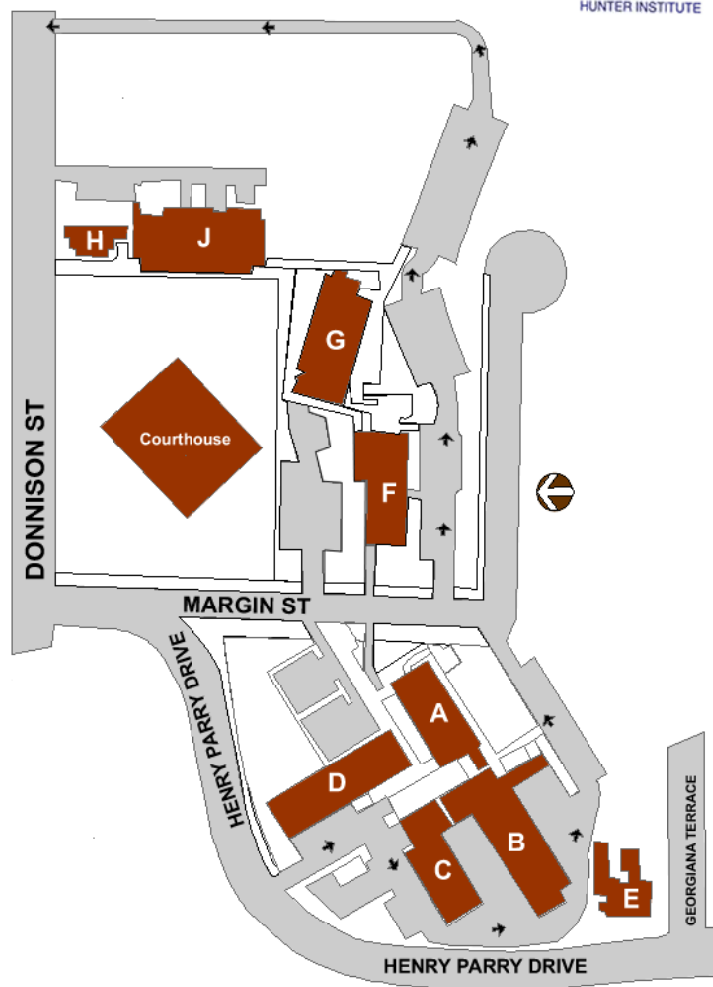

# Gosford Campus

Central Coast Campuses

Corner Henry Parry Drive  
and Margin Street  
Locked Bag 23  
GOSFORD NSW 2250  
Phone (02) 4348 2222  
Fax (02) 4348 7976